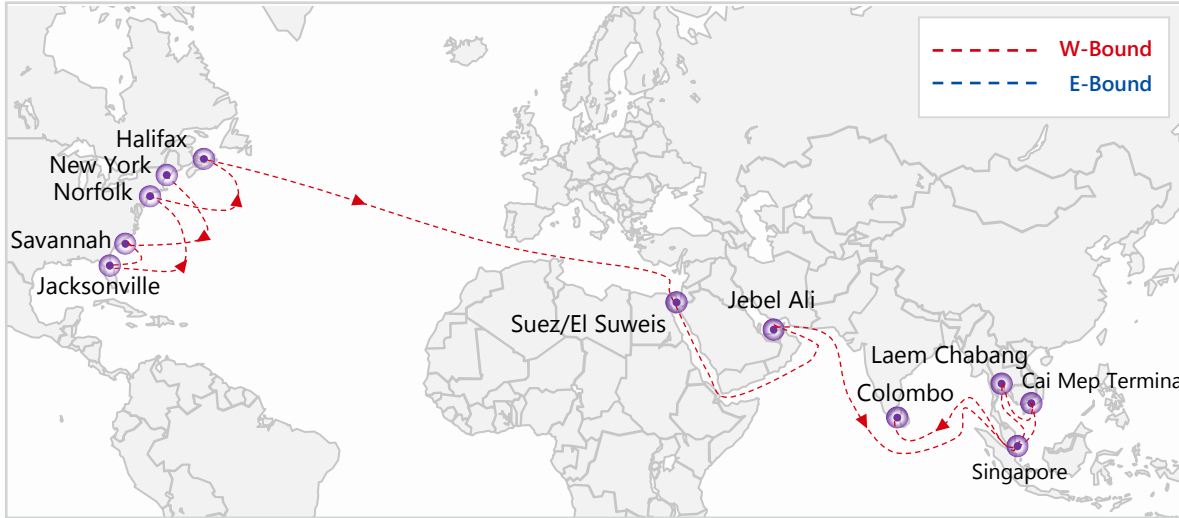

Shanghai - Ningbo - Xiamen – Shekou - Port Klang - Jebel Ali - Hamad –
Umm Qasr, BGT TERMINAL #25#26 – Hamad - Jebel Ali - Singapore - Shanghai

Service Highlights

- 01 Express service from Central, Southern China, Port Klang to Middle East
- 02 Direct connection to serve Jebel Ali, Hamad & Umm Qasr

AG3 Middle East Loop 2

QINGDAO - PUSAN - SHANGHAI - NINGBO - KAOHSIUNG - SHEKOU - SINGAPORE - JEBEL ALI - DAMMAM - JUBAIL - HAMAD - ABU DHABI - JEBEL ALI - SOHAR PORT - PORT KLANG - SINGAPORE - HONGKONG - QINGDAO

Service Highlights

- 01 Express service from Qingdao, Korea, Singapore to Middle East
- 02 Direct connection to serve Jebel Ali, Dammam, Jubail, Abu Dhabi & Sohar

Port Rotation

W-bound	To	PUS	SHA	NGB	KHH	SHK	SIN	JEA	DMM	JUB	HMD	AUH	JEA	SOH
From	ETB/ETD	FRI/SUN	MON/TUE	WED/THU	SAT/SUN	MON/MON	FRI/SAT	MON/WED	THU/SAT	SAT/SUN	MON/TUE	WED/WED	THU/FRI	SAT/SUN
TAO	TUE/WED	2	5	7	10	12	16	26	29	31	33	35	26	38
PUS	FRI/SUN		1	3	6	8	12	22	25	27	29	31	22	34
SHA	MON/TUE			1	4	6	10	20	23	25	27	29	20	32
NGB	WED/THU				2	4	8	18	21	23	25	27	18	30
KHH	SAT/SUN					1	5	15	18	20	22	24	15	27
SHK	MON/MON						4	14	17	19	21	23	14	26
SIN	FRI/SAT							9	12	14	16	18	9	21
JEA	MON/WED							8	1	3	5	7	8	10

EC5 Middle East Loop 3

LAEM CHABANG - TAN CANG - CAI MEP TERMINAL - SINGAPORE - COLOMBO - SUEZ/EL SUWEIS - HALIFAX - NEW YORK - NORFOLK - SAVANNAH - JACKSONVILLE - CHARLESTON - NEW YORK - HALIFAX - SUEZ/EL SUWEIS - JEBEL ALI - SINGAPORE - LAEM CHABANG