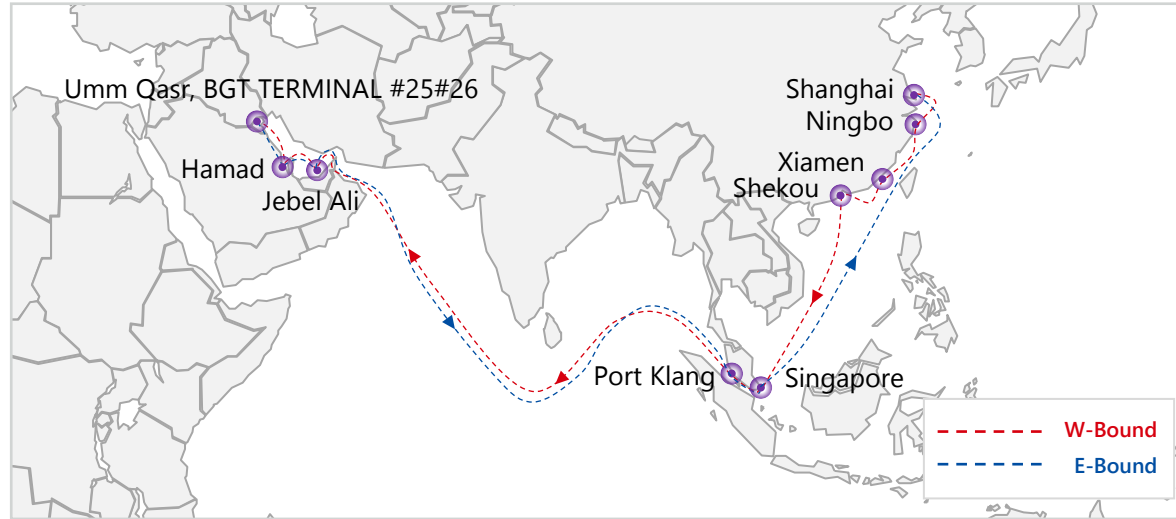

YANG MING delivers GOOD for life

 **YANG MING**

MIDDLE EAST SERVICE

**CGX/AG3/EC5
SERVICE**

MIDDLE EAST PORTS

3 Loops
CGX/AG3/EC5

Direct Service Connection between
Asia and U.S. Middle East

CGX Middle East Loop 1

Shanghai - Ningbo - Xiamen – Shekou - Port Klang - Jebel Ali - Hamad –
Umm Qasr, BGT TERMINAL #25#26 – Hamad - Jebel Ali - Singapore - Shanghai

Service Highlights

- 01 Express service from Central, Southern China, Port Klang to Middle East
- 02 Direct connection to serve Jebel Ali, Hamad & Umm Qasr

AG3 Middle East Loop 2

QINGDAO - PUSAN - SHANGHAI - NINGBO - KAOHSIUNG - SHEKOU - SINGAPORE - JEBEL ALI - DAMMAM - JUBAIL - HAMAD - ABU DHABI - JEBEL ALI - SOHAR PORT - PORT KLANG - SINGAPORE - HONGKONG - QINGDAO

EC5 Middle East Loop 3

LAEM CHABANG - TAN CANG - CAI MEP TERMINAL - SINGAPORE - COLOMBO - SUEZ/EL SUWEIS - HALIFAX - NEW YORK - NORFOLK - SAVANNAH - JACKSONVILLE - CHARLESTON - NEW YORK - HALIFAX - SUEZ/EL SUWEIS - JEBEL ALI - SINGAPORE - LAEM CHABANG